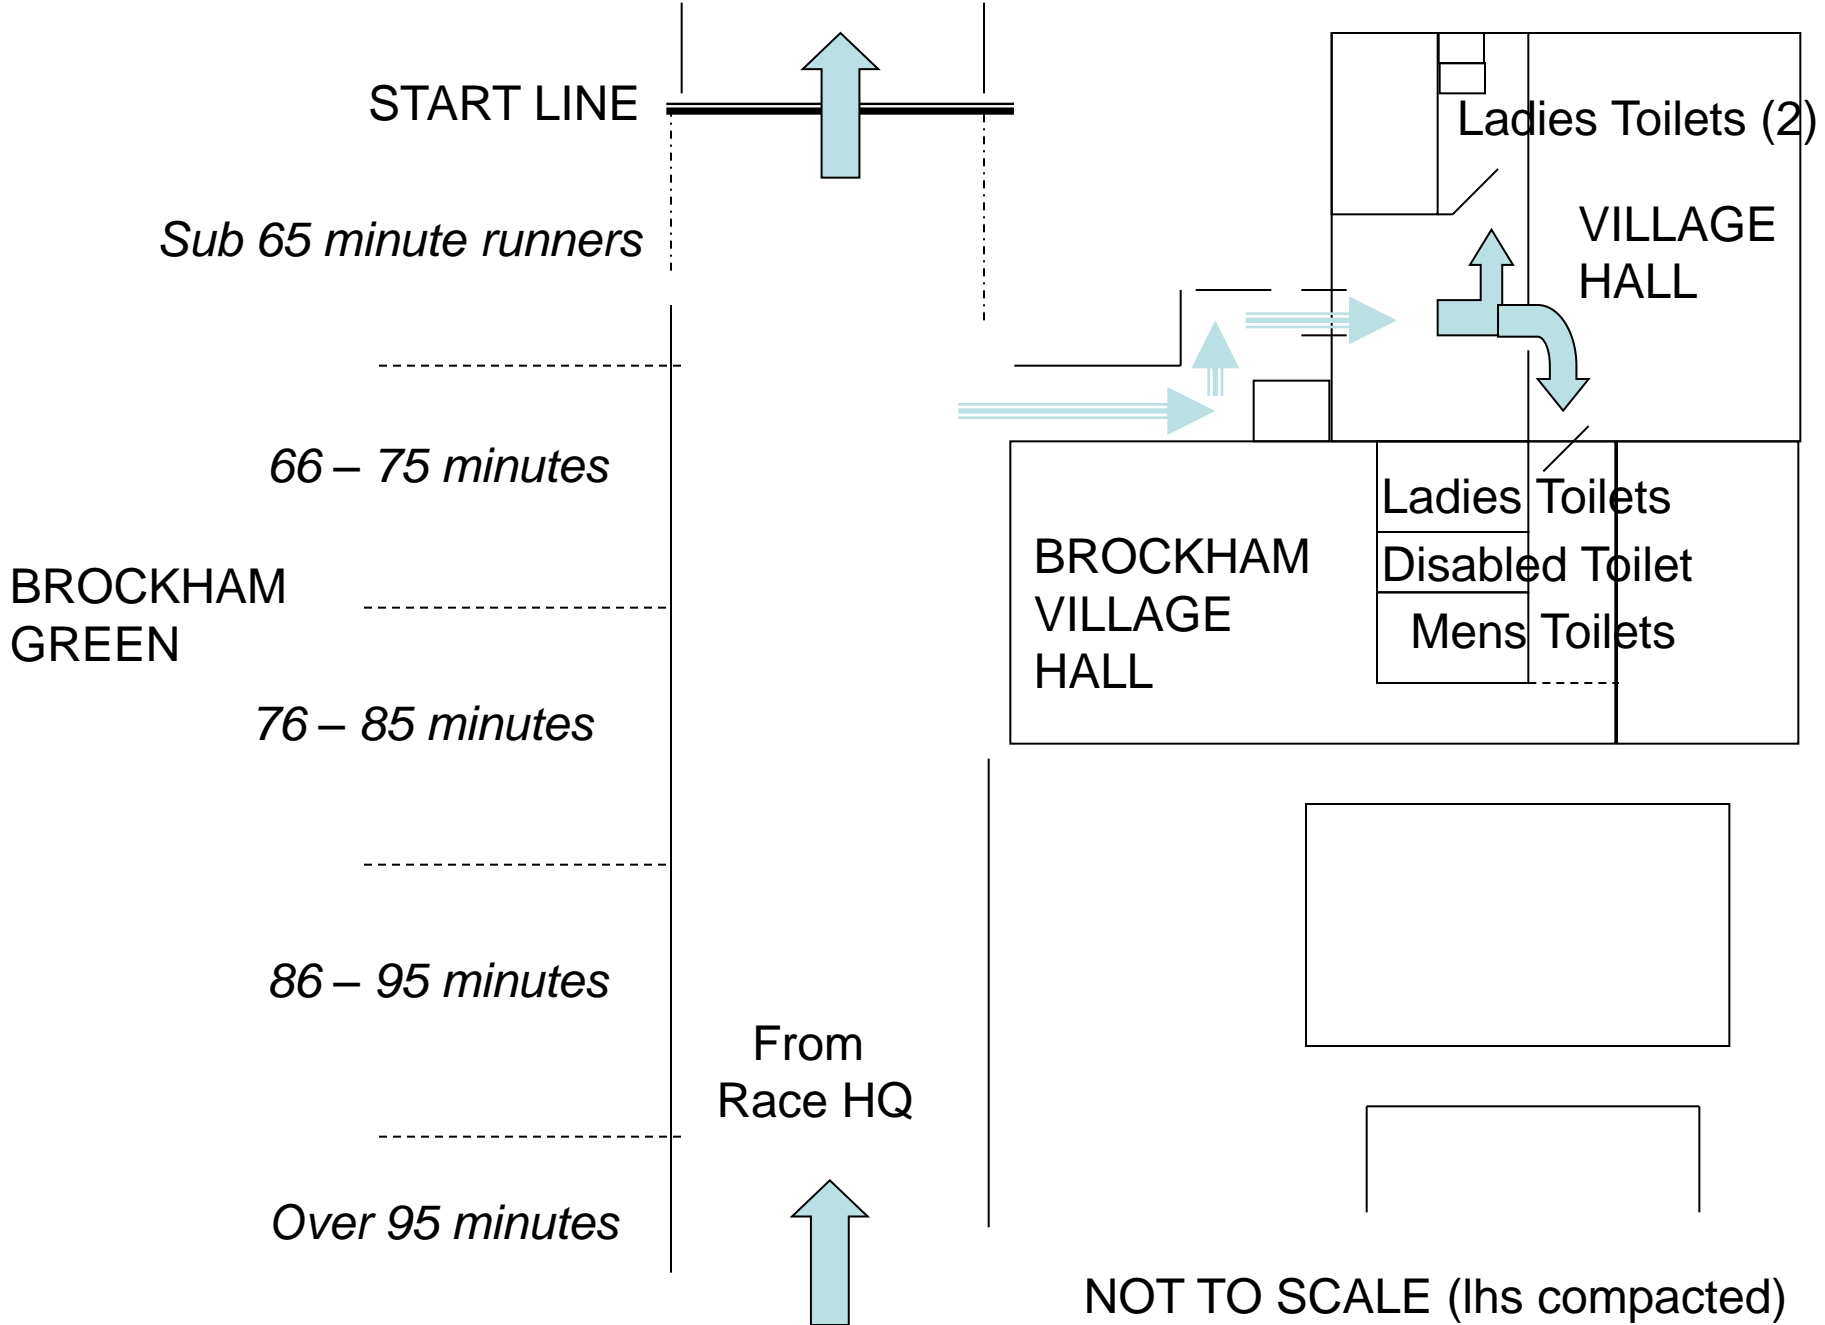

D10 RACE START LAYOUT

RACE HQ – Facilities location diagram (not to scale)

Baggage store is upstairs

Big Field, Brockham

Baggage – First floor (up the stairs)

D10 RACE START LAYOUT

NOT TO SCALE (lhs compacted)

Runners Car Park (on field)

To the Start

Finish

Chip
removal

Water

Race
Memento

The Big Field – Race Finish

Kiln
Lane

Run to Live
Stall

Prize
giving

Entrance

Race HQ

Numbers, Toilets

Kitchen &

Medical Room

(Baggage upstairs)

Kitchen

Mens
Changing

Officials
Car Park

Ladies
Changing