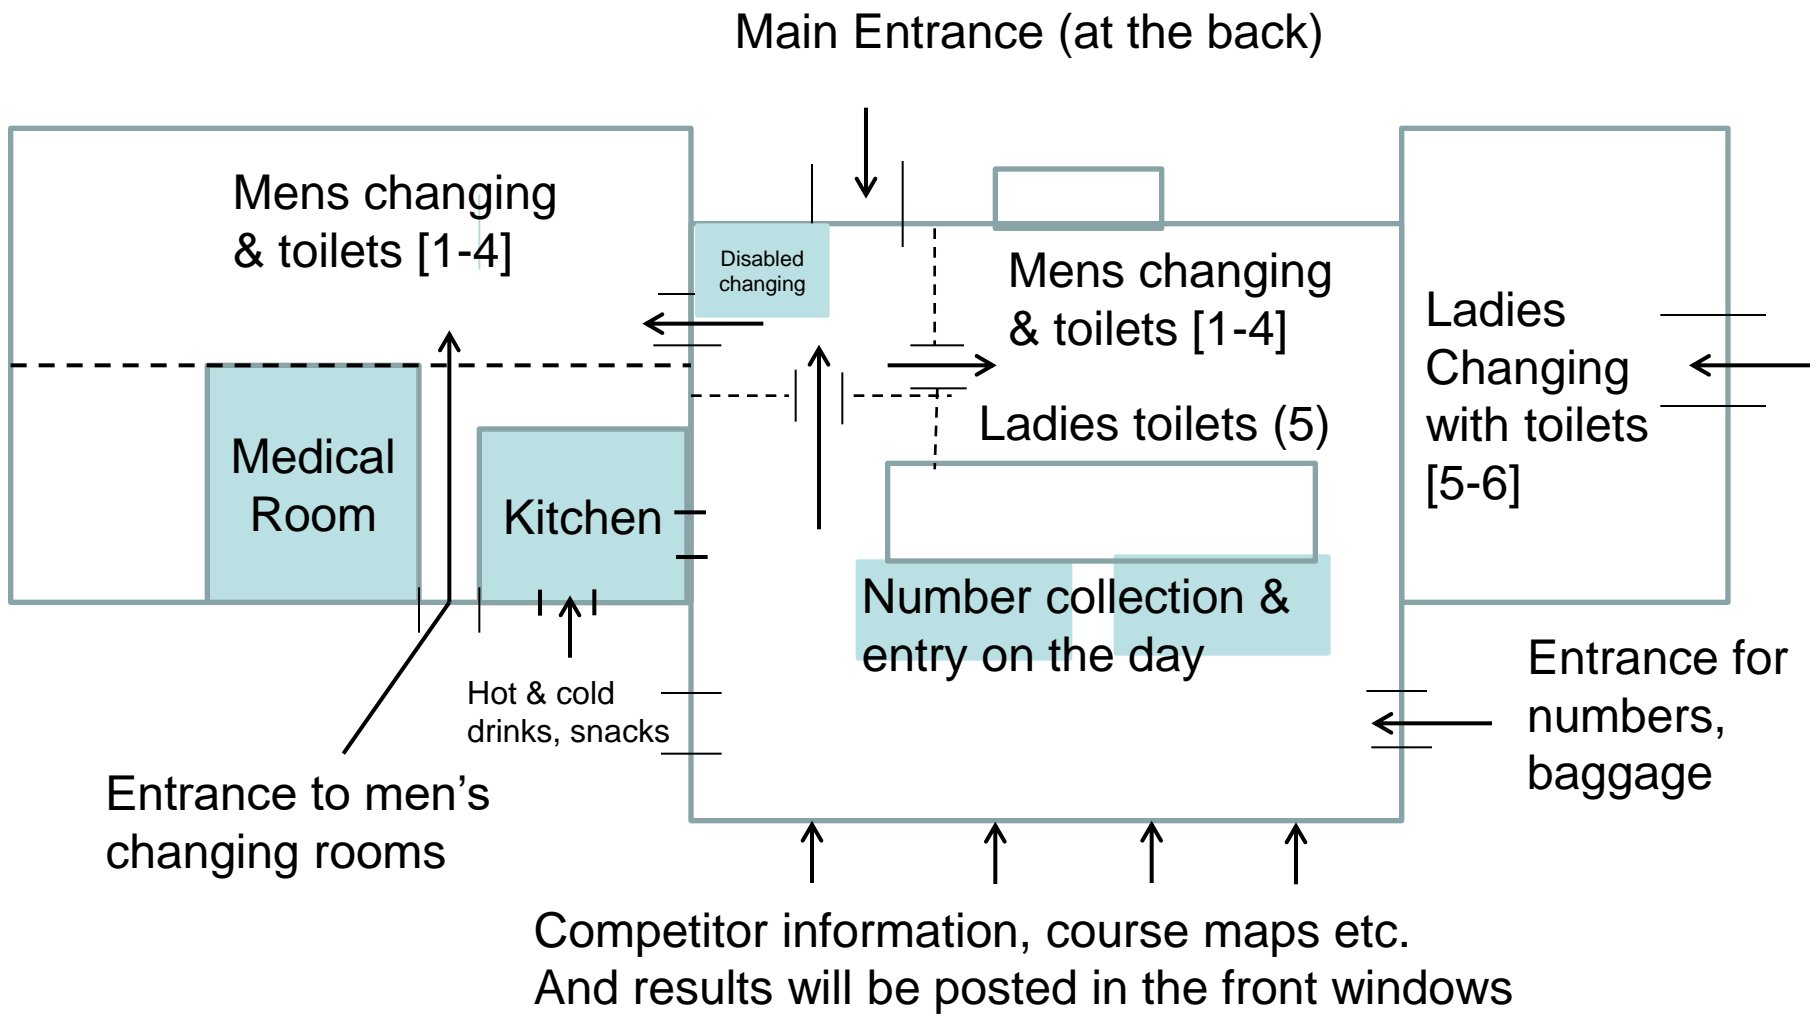

D10 RACE START LAYOUT

RACE HQ – Facilities location diagram (not to scale)

Baggage store is upstairs

Big Field, Brockham

Baggage – First floor (up the stairs)

D10 RACE START LAYOUT

NOT TO SCALE (lhs compacted)

Runners Car Park (on field)

To the Start

Finish

Chip
removal

Water

Race
Memento

The Big Field – Race Finish

Kiln
Lane

Run to Live
Stall

Prize
giving

Entrance

Race HQ

Numbers, Toilets

Kitchen &

Medical Room

(Baggage upstairs)

Kitchen

Mens
Changing

Officials
Car Park

Ladies
Changing