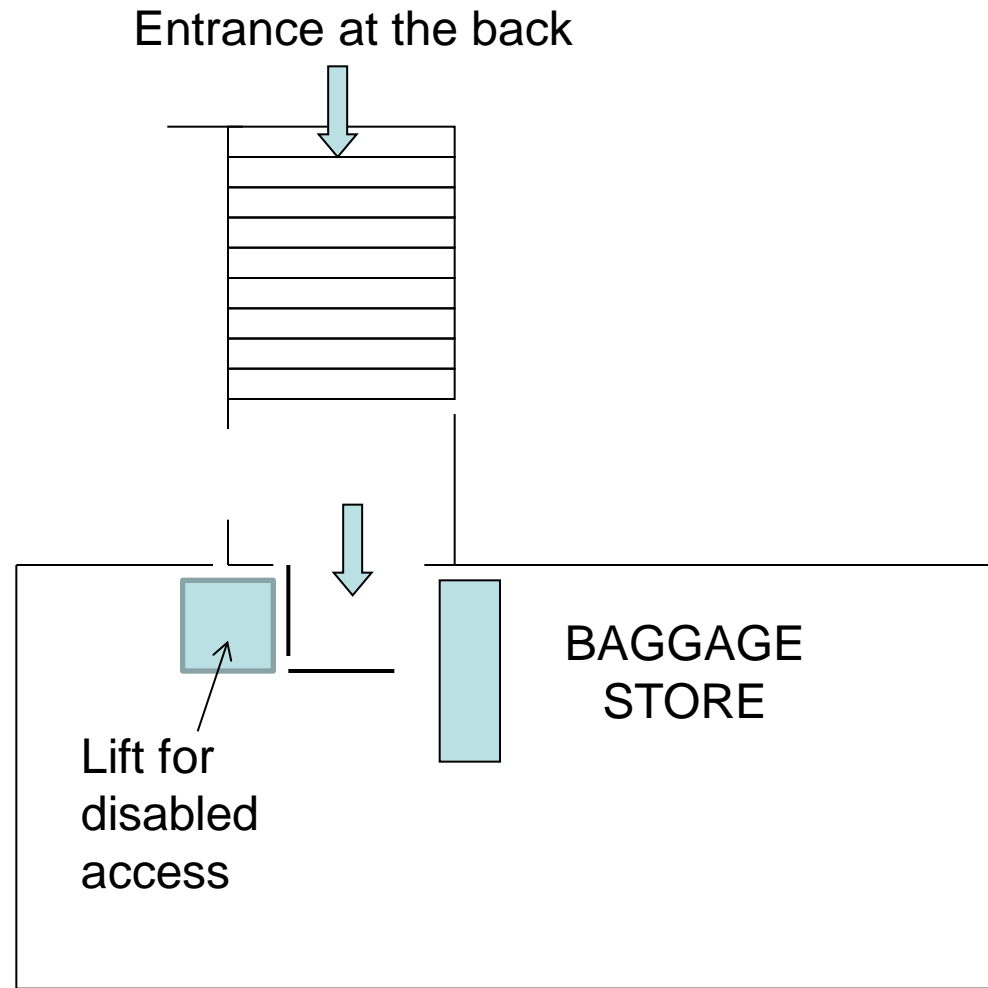

D10 RACE START LAYOUT

RACE HQ – Facilities location diagram (not to scale)

Baggage store is upstairs

Big Field, Brockham

Baggage – First floor (up the stairs)

D10 RACE START LAYOUT

NOT TO SCALE (lhs compacted)

Runners Car Park (on field)

To the Start

Finish

Chip
removal

Water

Race
Memento

The Big Field – Race Finish

Kiln
Lane

Run to Live
Stall

Prize
giving

Entrance

Race HQ

Numbers, Toilets

Kitchen &

Medical Room

(Baggage upstairs)

Kitchen

Mens
Changing

Officials
Car Park

Ladies
Changing