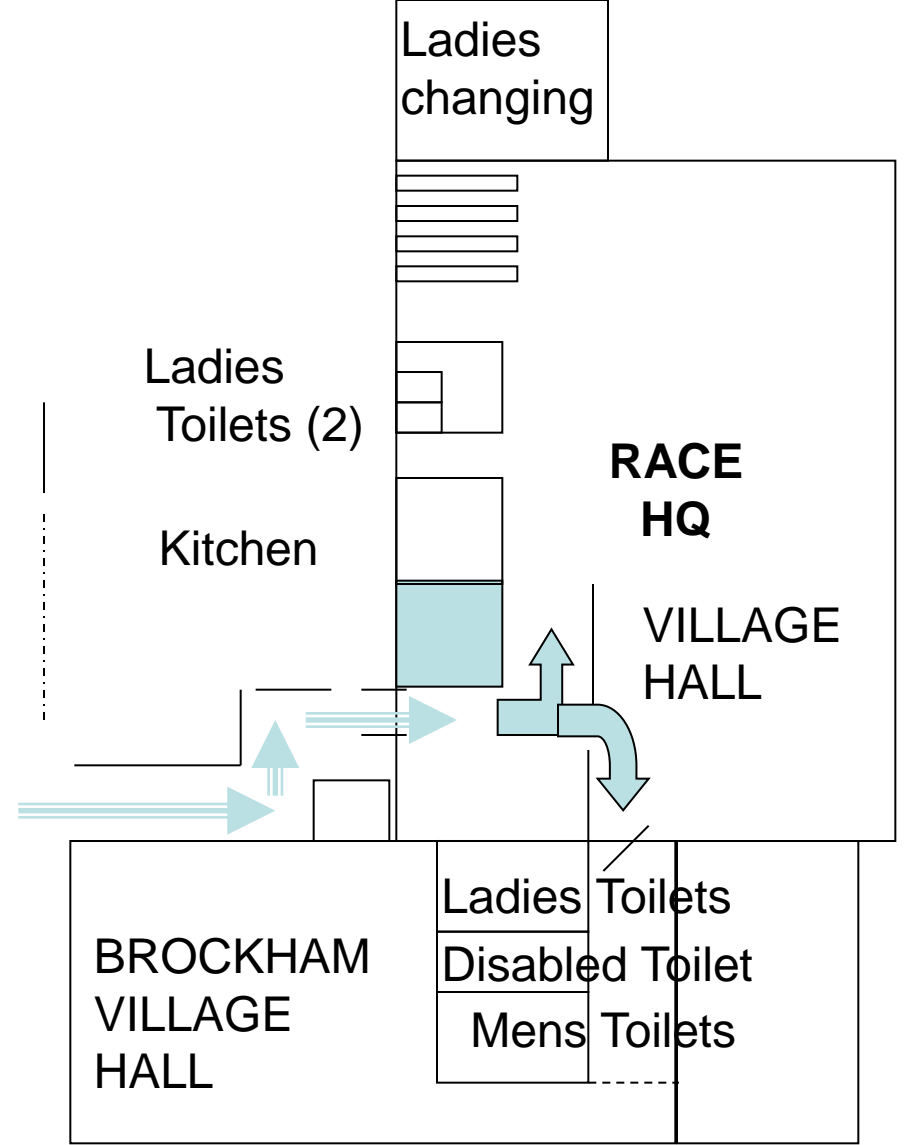

D10 RACE START LAYOUT

RACE HQ – Facilities location diagram (not to scale)

Baggage store is upstairs

Big Field, Brockham

Baggage – First floor (up the stairs)

D10 RACE START LAYOUT

NOT TO SCALE (lhs compacted)

Runners Car Park (on field)

To the Start

Finish

Chip
removal

Water

Race
Memento

The Big Field – Race Finish

Kiln
Lane

Run to Live
Stall

Prize
giving

Entrance

Race HQ

Numbers, Toilets

Kitchen &

Medical Room

(Baggage upstairs)

Kitchen

Mens
Changing

Officials
Car Park

Ladies
Changing