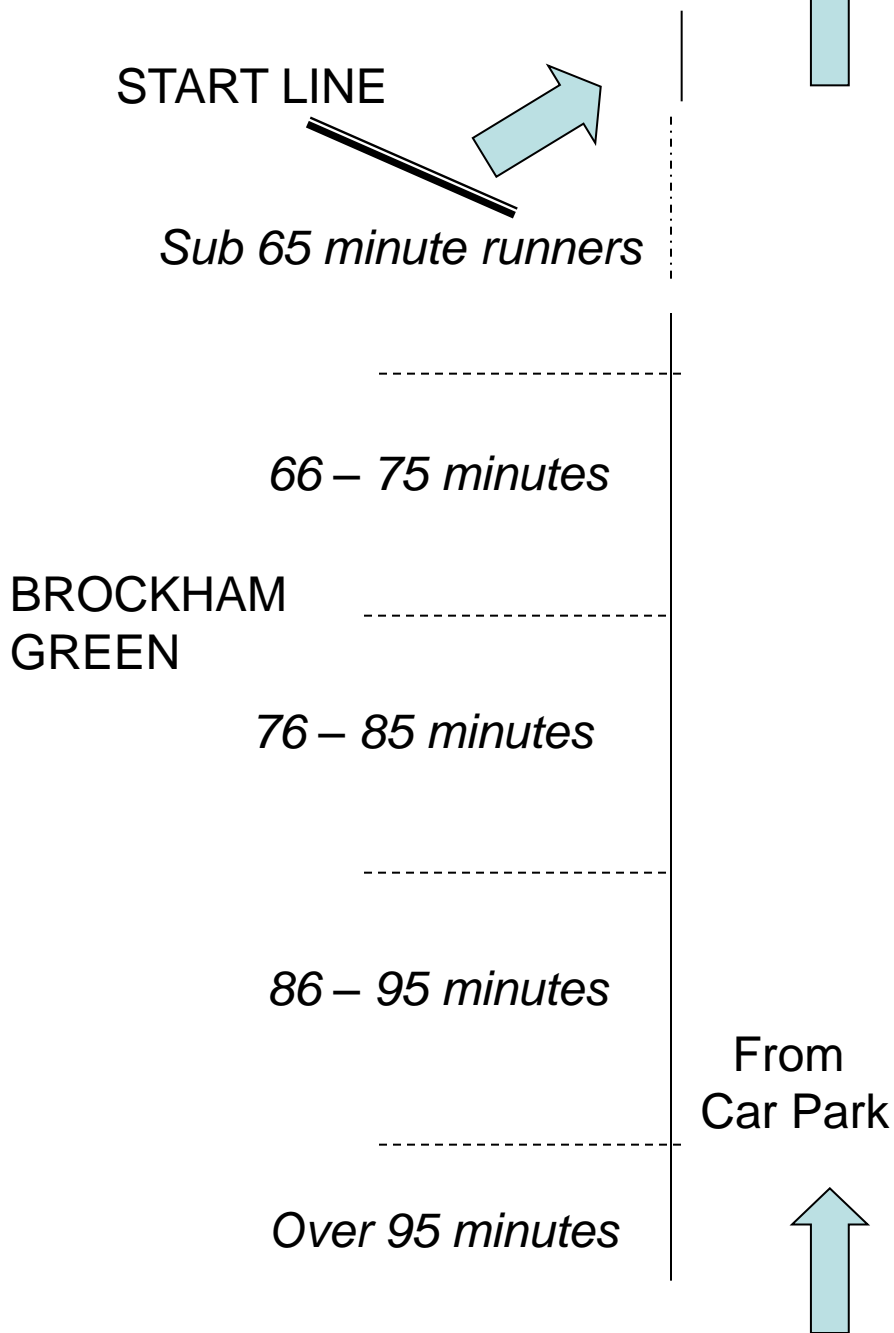

D10 RACE START LAYOUT

RACE HQ – Facilities location diagram (not to scale)

Baggage store is upstairs

Big Field, Brockham

Baggage – First floor (up the stairs)

D10 RACE START LAYOUT

NOT TO SCALE (lhs compacted)

Runners Car Park (on field)

To the Start

Finish

Chip
removal

Water

Race
Memento

The Big Field – Race Finish

Kiln
Lane

Run to Live
Stall

Prize
giving

Entrance

Race HQ

Numbers, Toilets

Kitchen &

Medical Room

(Baggage upstairs)